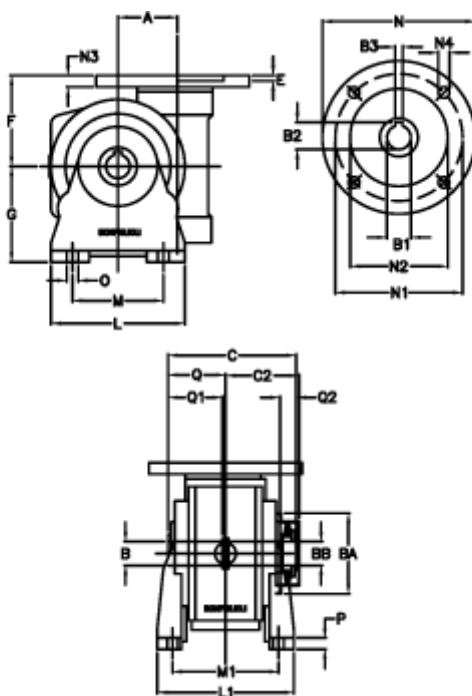

Data Sheet

Article number: 390204400732816
 Description: Worm Gear with Torque Limiter
 VF 44-L1-V-7-P71B14

Measures

a = 44.60	C2 = 48	M1 = 81.0	Q = 32.0
B = 18	Description = VF 44V-xx-71B14	N = 105	Q1 = 32
B1 E7 = 14	E = 2.0	N1 = 85	Q2 = 12
B2 = 16.3	F = 65	N2 = 70	
B3 H9 = 5	g = 72	N3 = 10.0	
BA = 40	L = 90	N4 = 7	
BB H7 = 11	L1 = 98.0	O = 8.5	
C = 79	m = 52	P = 10	